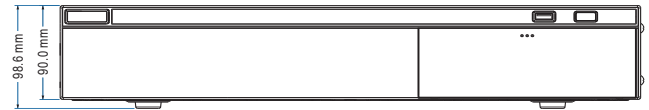

System	
Compression	H.265 / H.264 / MJPEG
Operating System	Embedded Linux
Video	
Network Input	32 CH
Network Access Bandwidth	256Mbps
Network Access Format	8MP / 5MP / 4MP / 3MP / 1080P / 960P / 720P@25 / 30fps
Output	HDMI × 1 : 4K / 2K / 1920 × 1080 / 1280 × 1024 VGA × 1 : 1920 × 1080 / 1280 × 1024
Audio	
Network Input	32 CH
2-way Audio	RCA × 1
Local Output	RCA × 1
Record	
Record Stream	Dual / single stream recording
Mode	Manual / timer / motion / sensor
Playback	
Simultaneous Playback	Max 16 CH
Search	Face / IVS / Date & Time search / Event search
Function	Play / pause / FF / REW / digital zoom
Alarm	
Mode	Manual / sensor / motion / exception
Alarm Input (IPC)	32 CH
Alarm Input (NVR)	16 CH
Alarm Output (IPC)	32 CH
Alarm Output (NVR)	4 CH
Triggering	Record / snap / preset / e-mail / APP push message
Storage	
SATA	8
e-SATA	1
Capacity	max 10TB per HDD
Backup	
Local Backup	USB disk / USB mobile HDD (limited)
Network Backup	Yes
Mobile Device	
Operating System	iOS / Andriod

Face Detection Function	
Channel	32 CH
Face Picture Database	16 libraries 10000 Face Pictures
Computing Capability	240 pictures / minute
Face Picture Search	Search by picture is supported
Database Management	Add, modify, delete and search face pictures
Face Picture Adding	Add face pictures through APP,WEB and local PC
External face picture enrollment	Resolution : 64 × 64 ~ 1920 × 1080 Size : less than 200KB Format : jpg
Face Picture Comparison	Support allow list and block list alarm
Face Trace	Yes
Map of Face Trace	Reolution : 600 × 300 ~ 3840 × 2160 Size : within 200KB Format : jpg
Statistic Graph of Face Information	Bar graph, pie chart
Statistic Mode of Face Information	Statistics by day, week, month,quarter as well as customized time period
External Interface	
Network Interface	RJ45 10 / 100 / 1000 Mbps × 1
PoE Port	RJ45 × 16
Serial Interface	RS485 × 2 (A,B for keyboard ;Z,Y for PTZ)
USB Interface	USB 2.0 × 1 (front panel) USB 3.0 × 1 (rear panel)
Remote Controller	optional
Network	
Protocol	TCP / IP / PPPoE / DHCP / DNS / DDNS / UPnP / NTP / SMTP / RTSP / ONVIF
Network-Function	Support licensed CMS(100CH) / EMAP / IE
Web Client	Max 10 users online
Client Application	Display / Playback / Backup / DVR control / PTZ Control
Others	
Power Supply	ATX (AC 110V / 240V)
Consumption	≤ 18W (without HDD)
Dimensions	435 × 456 × 99 (W × D × H) mm
Operating Temperature	-10 ~ 50 °C
Operating Humidity	10% ~ 90% humidity
Weight	6.8KG