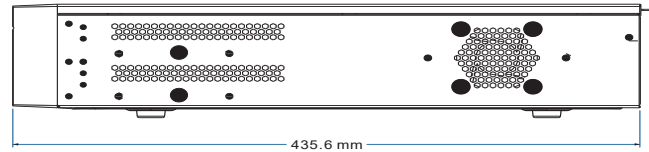

RoHS **CE** **FC**

WITH CAMERA

* Flip front panel.

HS-PF3382

Caution : Facial recognition and IVS playback must work with certain model IPC.

System	
Compression	H.265 / H.264 / MJPEG
Operating System	Embedded Linux
Video	
Network Input	32 CH
Network Access Bandwidth	256Mbps
Network Access Format	8MP / 5MP / 4MP / 3MP / 1080P / 960P / 720P@25 / 30fps
Output	HDMI × 1 : 4K / 2K / 1920 × 1080 / 1280 × 1024 VGA × 1 : 1920 × 1080 / 1280 × 1024
Audio	
Network Input	32 CH
2-way Audio	RCA × 1
Local Output	RCA × 1
Record	
Record Stream	Dual / single stream recording
Mode	Manual / timer / motion / sensor
Playback	
Simultaneous Playback	Max 16 CH
Search	Face / IVS / Date & Time search / Event search
Function	Play / pause / FF / REW / digital zoom
Alarm	
Mode	Manual / sensor / motion / exception
Alarm Input (IPC)	32 CH
Alarm Input (NVR)	16 CH
Alarm Output (IPC)	32 CH
Alarm Output (NVR)	4 CH
Triggering	Record / snap / preset / e-mail / APP push message
Storage	
SATA	8
e-SATA	1
Capacity	max 10TB per HDD
Backup	
Local Backup	USB disk / USB mobile HDD (limited)
Network Backup	Yes
Mobile Device	
Operating System	iOS / Andriod