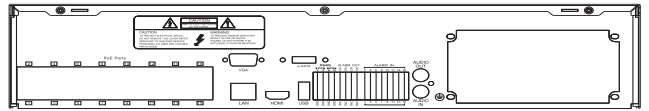

System	
Compression	H.265 / H.264 / MJPEG
Operating System	Embedded Linux
Video	
Network Input	32 CH
Network Access Bandwidth	256Mbps
Network Access Format	8MP / 5MP / 4MP / 3MP / 1080P / 960P / 720P@25 / 30fps
Output	HDMI × 1 : 4K / 2K / 1920 × 1080 / 1280 × 1024 VGA × 1 : 1920 × 1080 / 1280 × 1024
Audio	
Network Input	32 CH
2-way Audio	RCA × 1
Local Output	RCA × 1
Record	
Record Stream	Dual / single stream recording
Mode	Manual / timer / motion / sensor
Playback	
Simultaneous Playback	Max 16 CH
Search	Face / IVS / Date & Time search / Event search
Function	Play / pause / FF / REW / digital zoom
Alarm	
Mode	Manual / sensor / motion / exception
Alarm Input (IPC)	32 CH
Alarm Input (NVR)	16 CH
Alarm Output (IPC)	32 CH
Alarm Output (NVR)	4 CH
Triggering	Record / snap / preset / e-mail / APP push message
Storage	
SATA	8
e-SATA	1
Capacity	max 10TB per HDD
Backup	
Local Backup	USB disk / USB mobile HDD (limited)
Network Backup	Yes
Mobile Device	
Operating System	iOS / Andriod

Face Detection Function	
Channel	32 CH
Face Picture Database	16 libraries 10000 Face Pictures
Computing Capability	240 pictures / minute
Face Picture Search	Search by picture is supported
Database Management	Add, modify, delete and search face pictures
Face Picture Adding	Add face pictures through APP,WEB and local PC
External face picture enrollment	Resolution : 64 × 64 ~ 1920 × 1080 Size : less than 200KB Format : jpg
Face Picture Comparison	Support allow list and block list alarm
Face Trace	Yes
Map of Face Trace	Reolution : 600 × 300 ~ 3840 × 2160 Size : within 200KB Format : jpg
Statistic Graph of Face Information	Bar graph, pie chart
Statistic Mode of Face Information	Statistics by day, week, month,quarter as well as customized time period
External Interface	
Network Interface	RJ45 10 / 100 / 1000 Mbps × 1
PoE Port	RJ45 × 16
Serial Interface	RS485 × 2 (A,B for keyboard ;Z,Y for PTZ)
USB Interface	USB 2.0 × 1 (front panel) USB 3.0 × 1 (rear panel)
Remote Controller	optional
Network	
Protocol	TCP / IP / PPPoE / DHCP / DNS / DDNS / UPnP / NTP / SMTP / RTSP / ONVIF
Network-Function	Support licensed CMS(100CH) / EMAP / IE
Web Client	Max 10 users online
Client Application	Display / Playback / Backup / DVR control / PTZ Control
Others	
Power Supply	ATX (AC 110V / 240V)
Consumption	≤ 18W (without HDD)
Dimensions	435 × 456 × 99 (W × D × H) mm
Operating Temperature	-10 ~ 50 °C
Operating Humidity	10% ~ 90% humidity
Weight	6.8KG