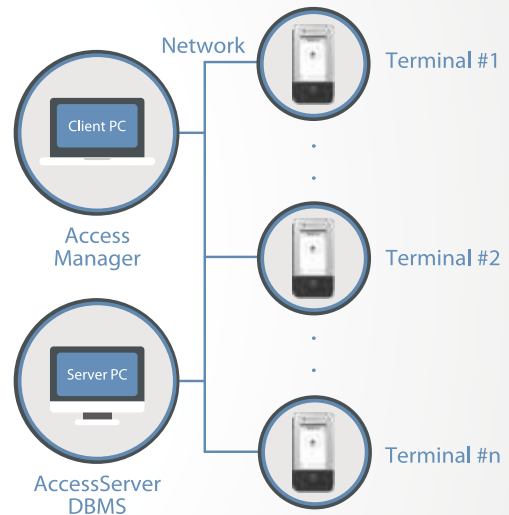

FVC
1st

Fingerprint Verification
Competition

www.nitgen.com

eNCARD-*i*

Specification

CPU	1GHz Single Core (Cortex-A9)
Memory	256MB RAM + 8GB NAND Flash
Authentication Type	Card + Password + Mobile Key
Card Capacity	200,000
Log Capacity	1,000,000 / 20,000 image logs 12,500 user pictures
LCD	4 Inch Touch Screen
Supported Card	High frequency card (13.56 MHz) Low frequency card (125 kHz) HID Prox Reader Felica
Communication	BLE, TCP/IP, Wiegand, RS-485, RS-232, WiFi (Option)
USB OTG (On-The-Go)	O
Power	DC 12V & 24V
Dimension	79(W) × 152(H) × 18(D) mm

S/W Package >> AccessManager Pro.

Item	Contents
Component	AccessServer / AccessManager / DBMS
Max. Accessing Terminal	2,000 EA
Max. Remote Client	16 (Access Manager)
OS	Windows XP or higher
Max. User	100,000 User (in the Server)
DBMS	MS SQL 2005 or higher, MS SQL Express 2005 or higher

Features

- **Bluetooth Support**
 - Compatible with BLE mobile key solution (imkey)
- **VoIP (Voice over IP)**
 - Voice call function
- **Built-in Camera**
 - User image acquisition for every transaction with storage in server
- **USB (OTG) Memory Slot**
 - Easy data transfer using USB memory stick
 - Firmware update
- **Face Detection**
 - Card, password or mobile key requires user picture before authentication

System Configuration

imkey - How it works?